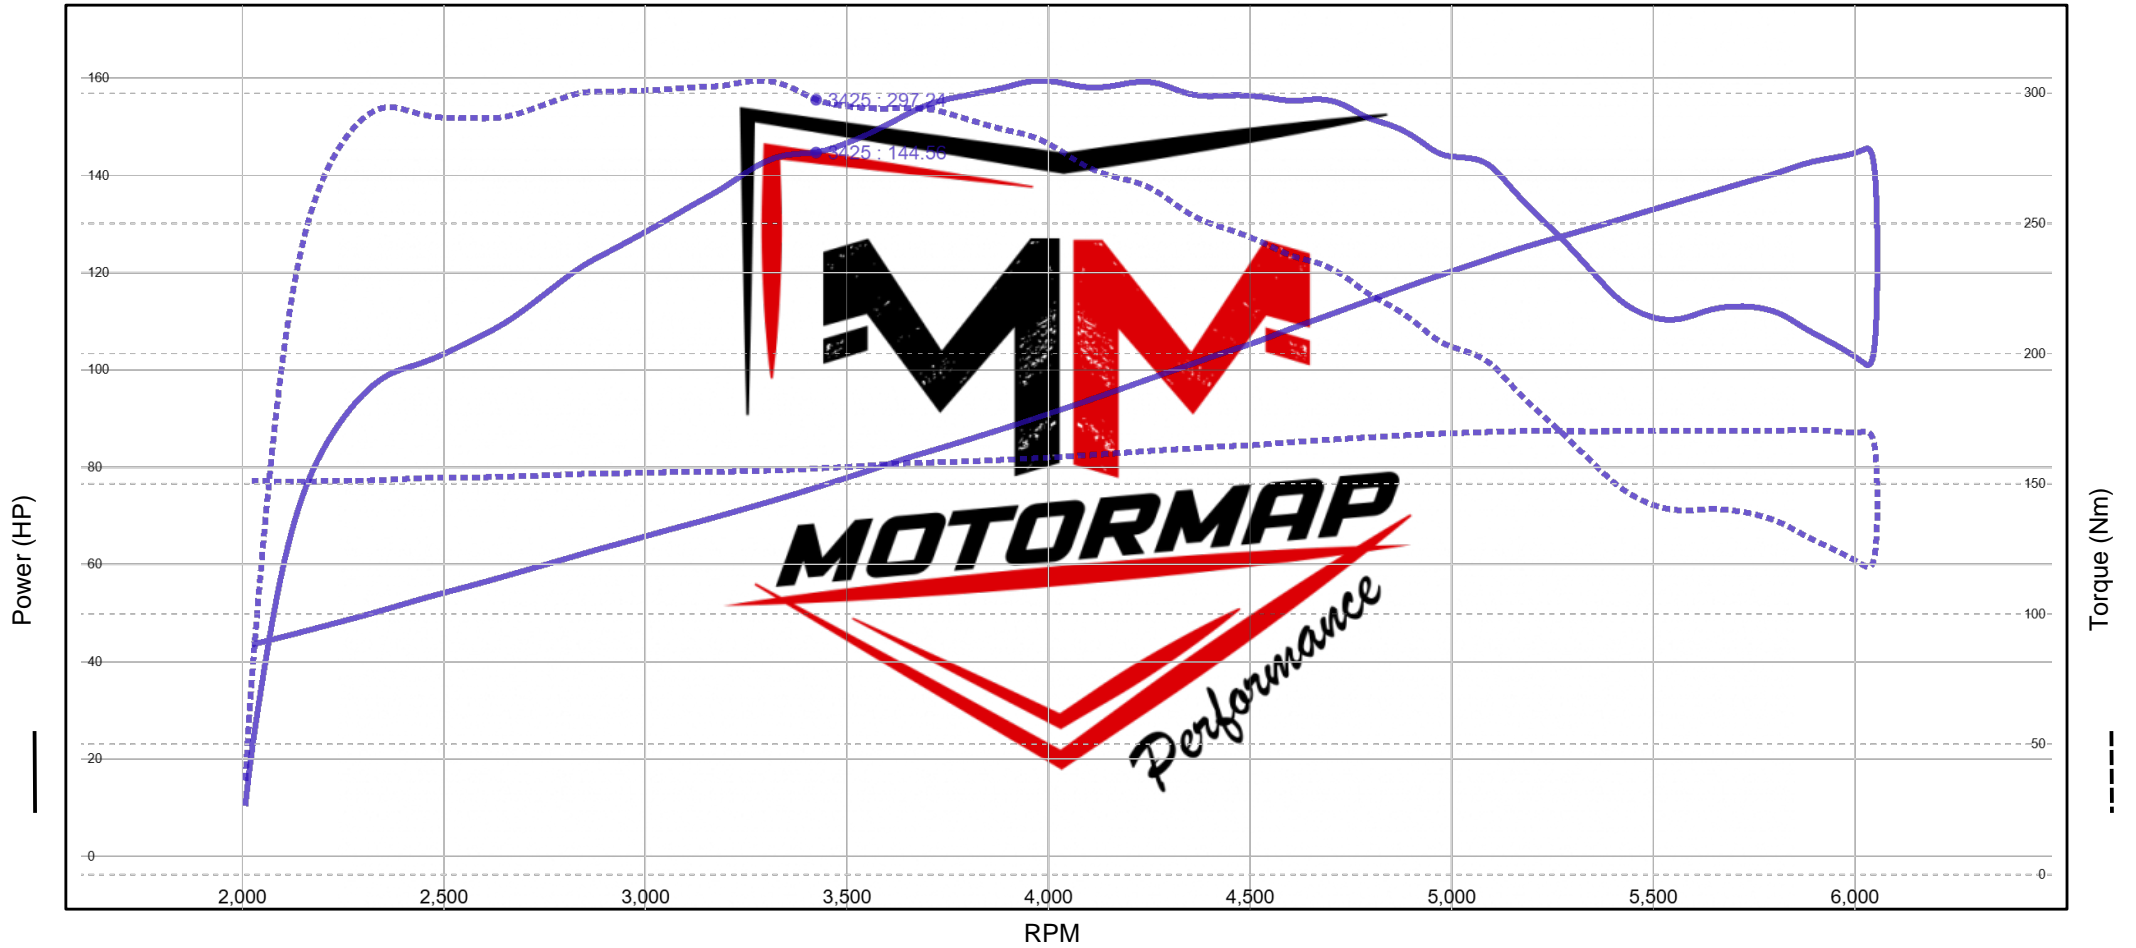

Date: 2026/04/18  
Time: 14:05  
Vehicle: Ford Mustang  
Name: 1589KTF

Motormap Performance

	Engine power (HP)	Wheel power (HP)	RPM	Torque	RPM	Temp (°C)
Run 1	267.8	159.4	3975	304.7	3300	27.8